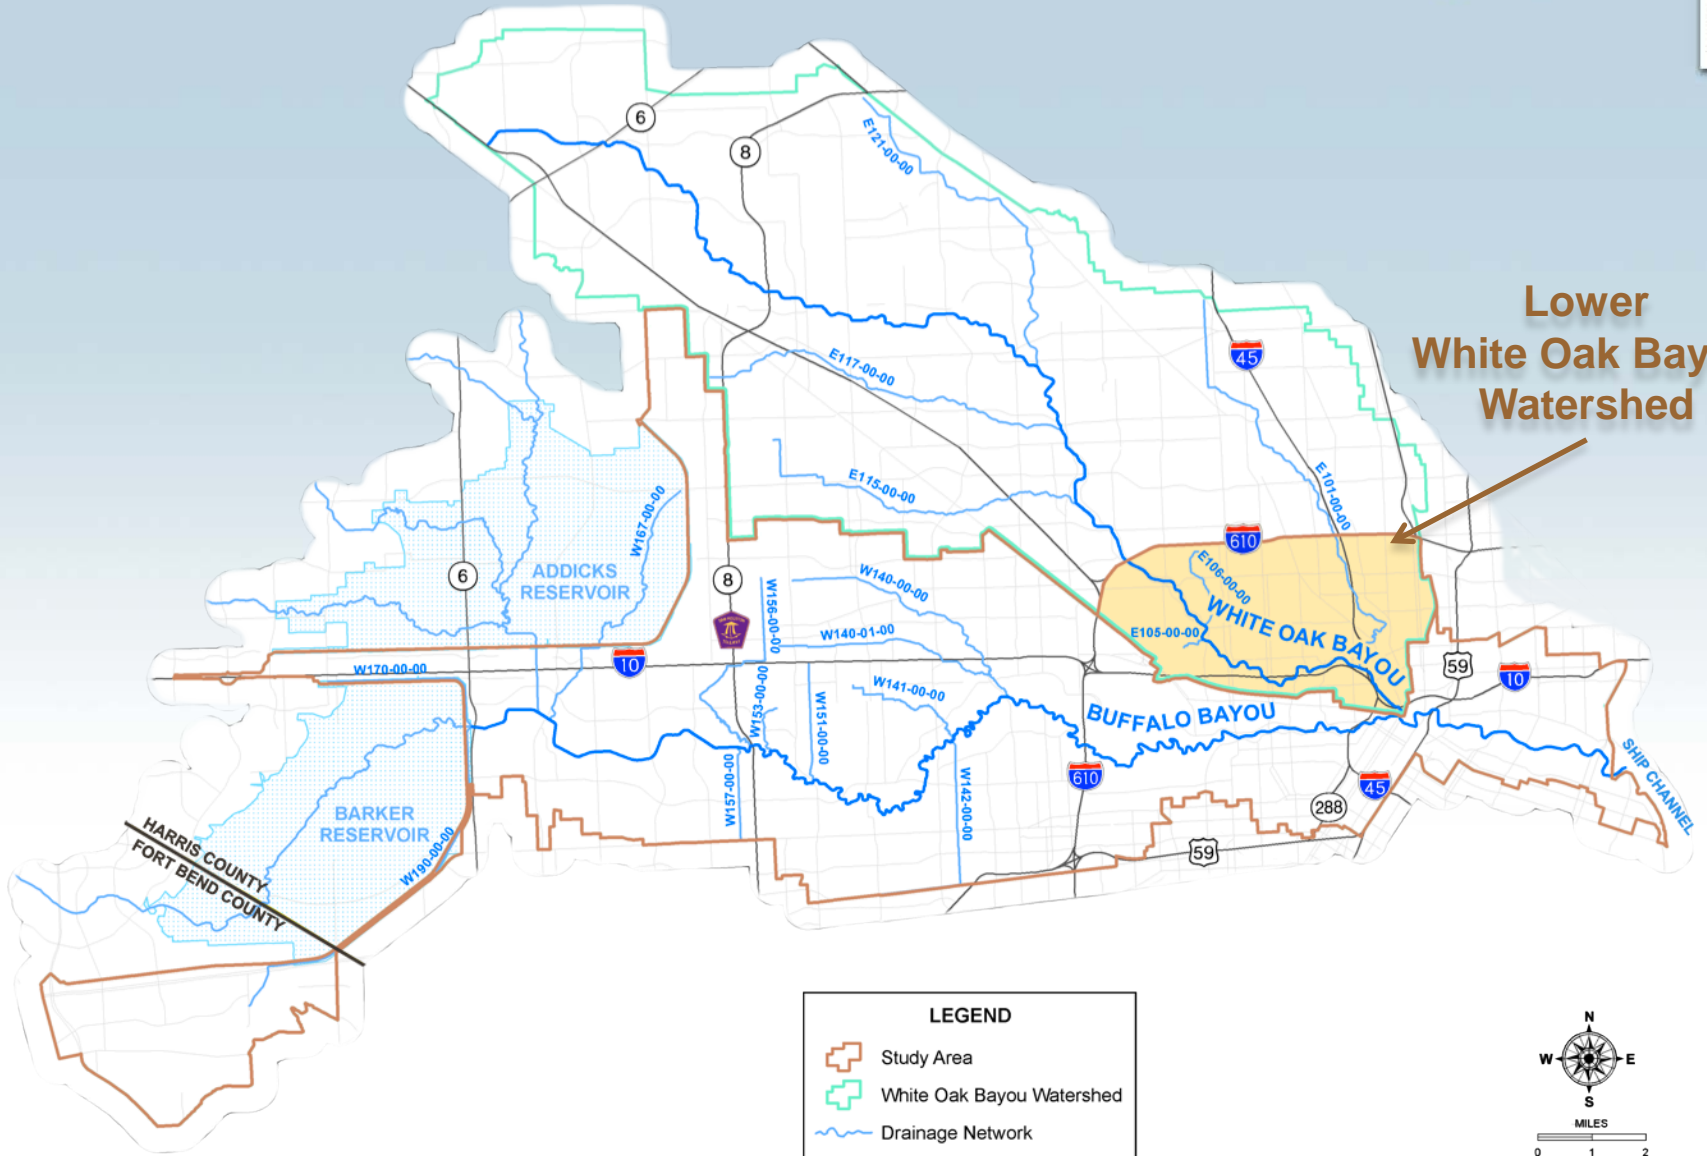

Lower White Oak Bayou

**Lower
 White Oak Bayou
 Watershed**

LEGEND

-  Study Area
-  White Oak Bayou Watershed
-  Drainage Network

N
 W E
 S
 MILES
 0 1 2